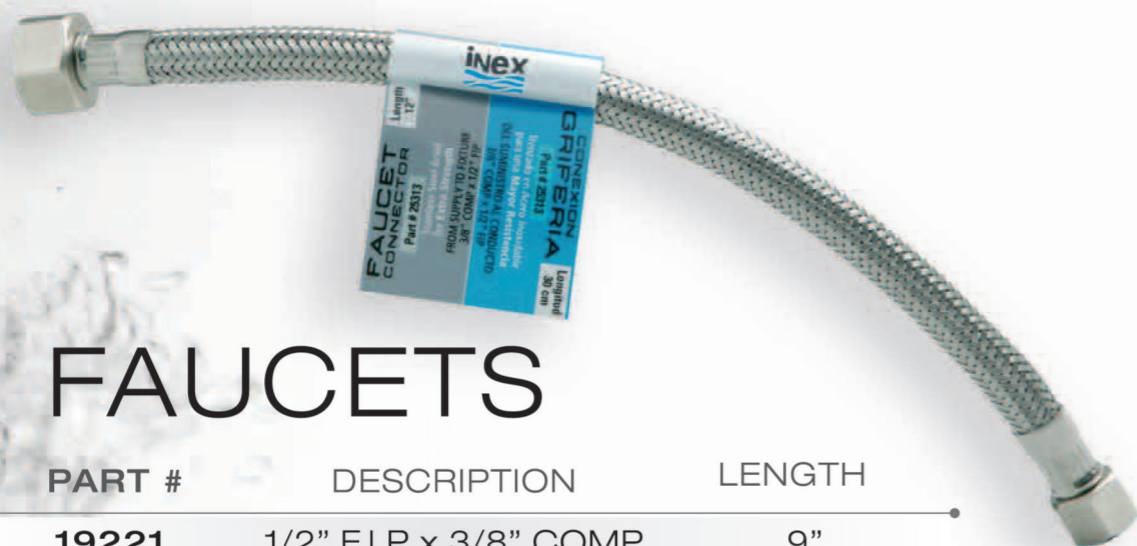

BRASS NUTS NICKEL PLATED

STAINLESS STEEL FERRULES

GRADE 304 STAINLESS STEEL BRAIDING

FAUCETS

WC

PART #	DESCRIPTION	LENGTH
19221	1/2" F.I.P x 3/8" COMP	9"
19223	1/2" F.I.P x 3/8" COMP	12"
19225	1/2" F.I.P x 3/8" COMP	16"
19227	1/2" F.I.P x 3/8" COMP	20"
19229	1/2" F.I.P x 3/8" COMP	24"

PART #	DESCRIPTION	LENGTH
19311	3/8" COMP x 7/8" BC	9"
19313	3/8" COMP x 7/8" BC	12"
19315	3/8" COMP x 7/8" BC	16"
19317	3/8" COMP x 7/8" BC	20"

OVER 20 YEARS EXPERIENCE IN MANUFACTURING

LIC. FLEXITUB, S.L.