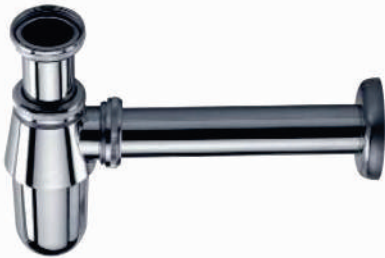

Single-Inlet Sensor Faucet

- 1 - Infrared Sensor
- 2 - Sensor Faucet Body
- 3 - Basin Deck
- 4 - Control Box
- 5 - AC Power Supply
- 6 - Signal Line
- 7 - Triangle Valve

INEX SOHO
Basin
Part #: 97102

INEX SOHO
Basin
Part #: 97100

INEX SOHO
Sensor for Urinal
Part #: 97103

INEX TEMPO
Basin
Part #: 96127

INEX TEMPO
Garden
Part #: 92.801

INEX TEMPO
Temporized Basin
Part #: 96128

COMPONENTS

— Luxury pieces are made of quality parts —

Curver Siphon
Part #: 96130

Horizontal Siphon
Part #: 96121

Horizontal Siphon
Part #: 96174

Horizontal Siphon
Part #: 96755

Pop-up Waste
Part #: 92910

Brass Waste without Cover
Part# 92911

Brass American Pop-up Waste
Part #: 92900

Legs For Bath-Shower
Part #: 96292