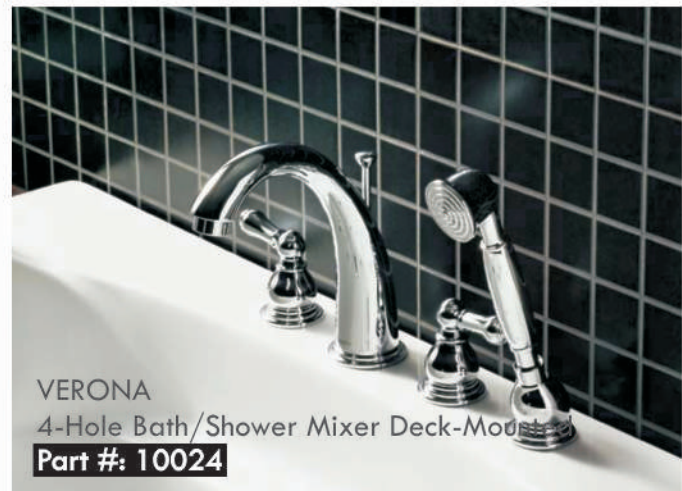

INEX BELI
Adjustable Bath Shower Set
Part #: 96170

INEX BELI
Concealed Basin
Part #: 96334r

INEX BELI
Concealed Basin
Part #: 96332

CLASSIC

— The luxury of class and comfort —

inex

SIENA
Slide Rail Set
With Handshower
And Flexible Hose
Part #: 10029

VERONA
Two-Handle Bath/Shower Mixer
Part #: 10025

VERONA
Two-Handle 4" Basin Mixer
Part #: 10022

VERONA
Two-Handle 8" Basin Mixer
Part #: 10021

VERONA
5-Hole Bath/Shower Mixer Deck-Mounted
Part #: 10023

VERONA
4-Hole Bath/Shower Mixer Deck-Mounted
Part #: 10024

SIENA
Two-Handle 8" Basin Mixer
Part #: 10026

SIENA
Slide Rail Set With Handshower
and Flexible Hose
Part #: 10029

SIENA
4-hole Bath/Shower Mixer Deck-Mounted
Part #: 10027

SIENA
Two-Handle Bath/Shower Mixer
Part #: 10030