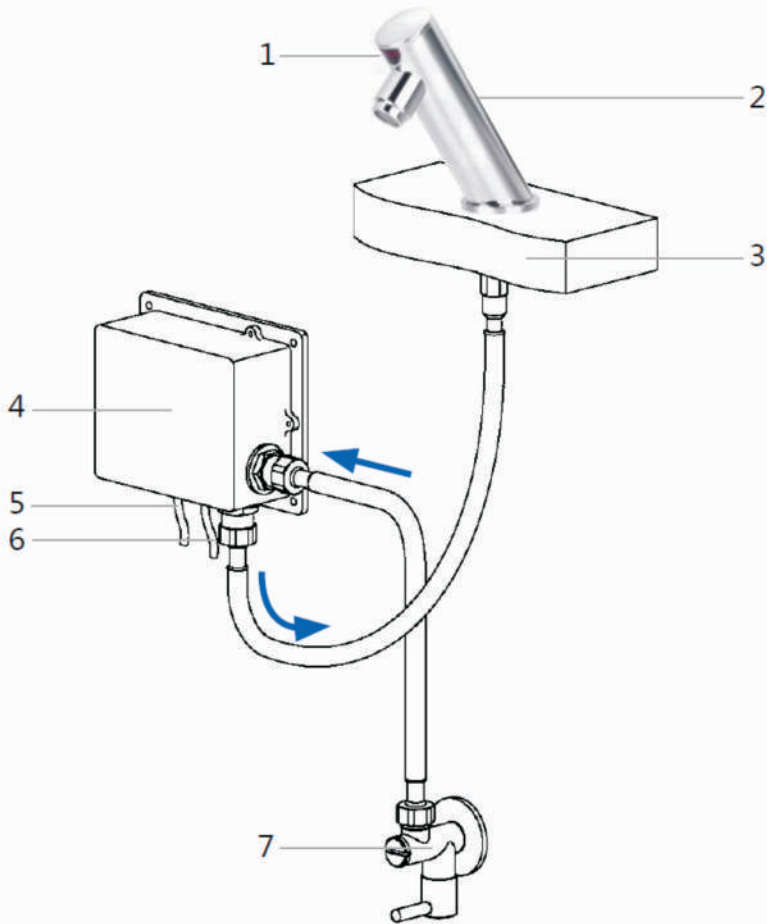

FIFTH AVENUE
Single Lever Concealed
Basin Mixer
Part # 55011

SENSOR SOHO
Sensor Faucet
Part #: 10014

SENSOR RODEO DRIVE
Sensor Faucet
Part #: 10015

SENSOR FIFTH AVENUE
Sensor Faucet
Part #: 10016

SENSOR FAUCET

Single-Inlet Sensor Faucet

- 1 - Infrared Sensor
- 2 - Sensor Faucet Body
- 3 - Basin Deck
- 4 - Control Box
- 5 - AC Power Supply
- 6 - Signal Line
- 7 - Triangle Valve

INEX SOHO
Basin
Part #: 97102

INEX SOHO
Basin
Part #: 97100