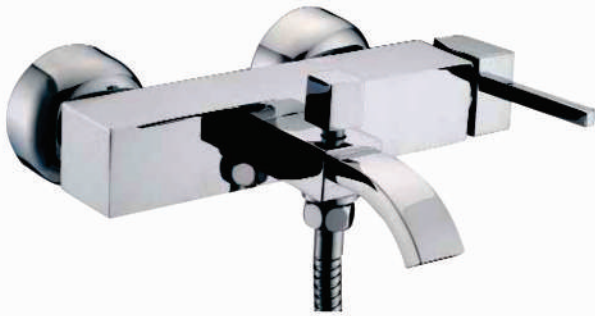

INEX SAO
Bath-Shower
Part #: 96029